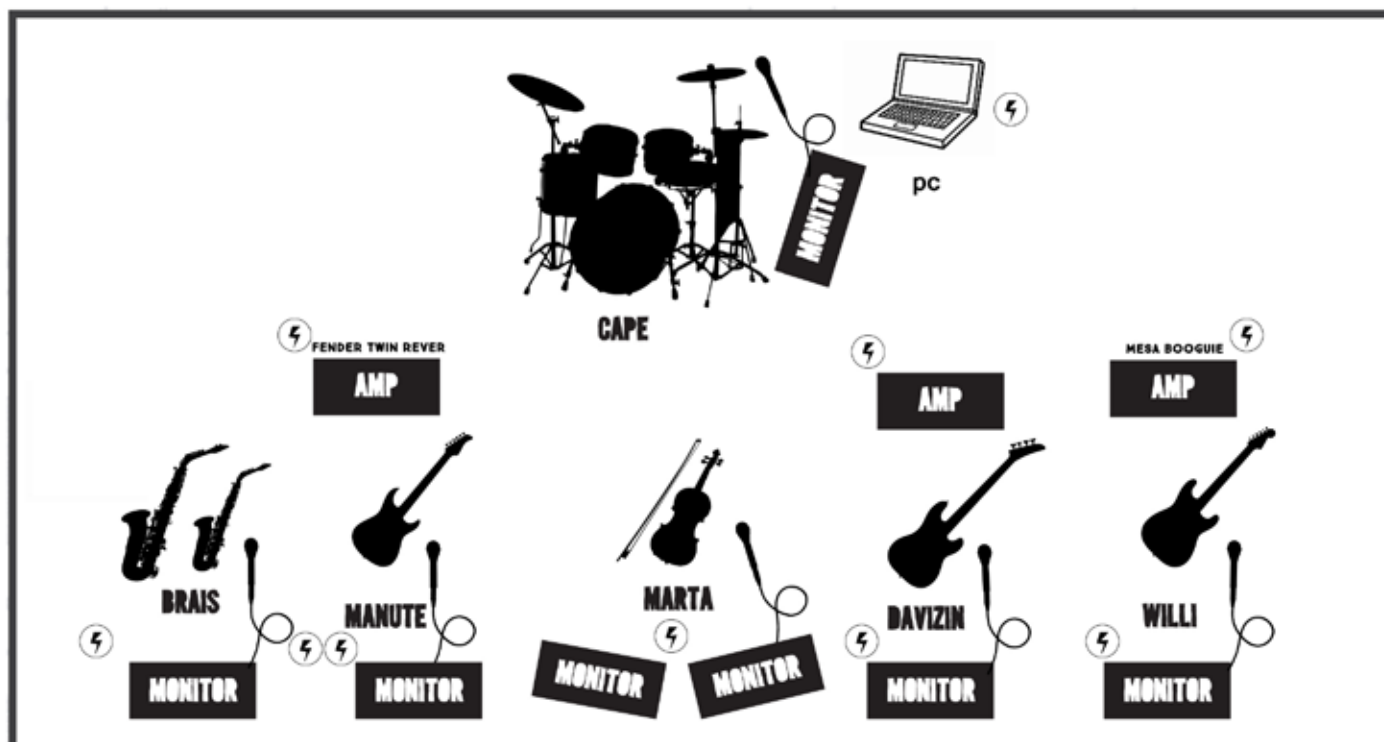

TECHNICAL RIDER

Chotoko eu!

- 01 BD IN - Shure Beta91
- 02 BD Out - AKG D112
- 03 SN Top - Shure SM57
- 04 SN Bot - Shure SM57
- 05 HH - Km184
- 06 Tom1 - Senn E604
- 07 Floor Tom - Senn E604
- 08 Oh L - Km184
- 09 Oh R - Km 184
- 10 Bass - DI
- 11 Bass MIC - Senn421
- 12 Guitar L - Senn E906
- 13 Guitar R - Senn E906
- 14 Violin - DI
- 15 Sax Tenor - DPA 4099
- 16 Sax Alto - DPA 4099
- 17 Sax FX - Senn 421 (and an extra 2 meter cable xlr)
- 18 PC - DI
- 19 Vox Manute - SM58
- 20 Vox Marta - SM58
- 21 Vox David - SM58
- 22 Vox Willi - SM58
- 23 Vox Kape - SM58

chotokoeu@chotokoeu.com

(+34) 629 743 685

622 122 898

STAGE MAP

BACKLINE:

DRUMS:

YAMAHA OAK CUSTOM OR SIMILAR(TOM 1, TOM FLOOR, KICK AND SNARE)

1 HIT HAT STAND