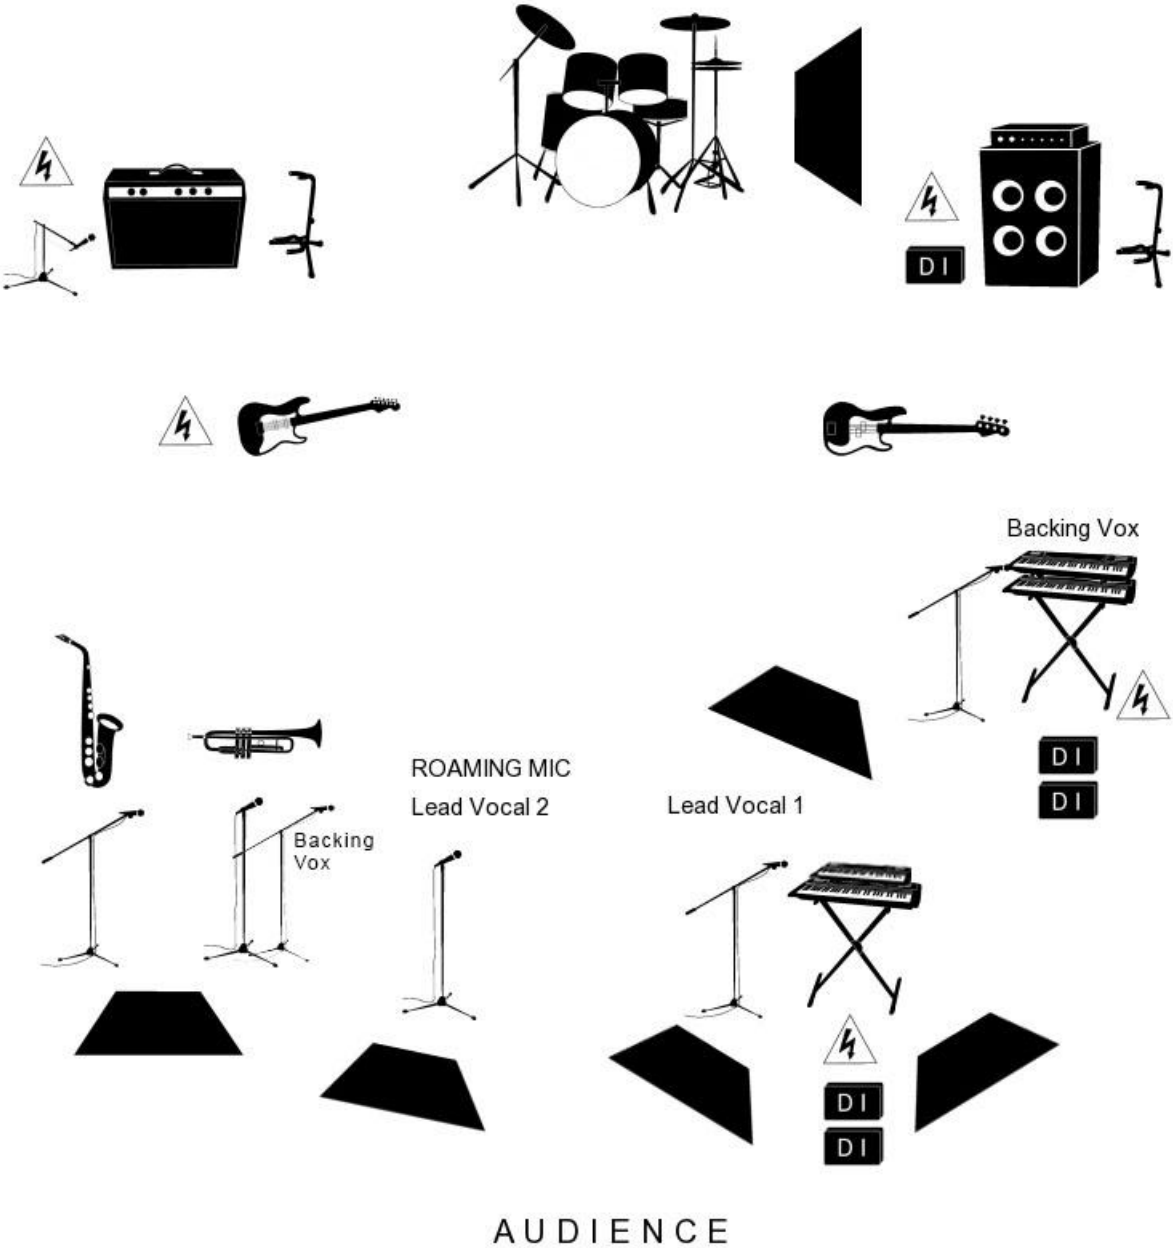

# BACKBEAT SOUND SYSTEM

WE WILL HAVE A 10ft (wide) x 4ft (tall) BANNER TO HANG FROM THE BACK OF STAGE

## CHANNEL LIST:

1	Kick Drum (Zac)	
2	Snare Drum Top	
3	Hi Hat	
4	Rack Tom	
5	Floor Tom	
6	Overhead L	
7	Overhead R	
8	Bass Guitar (Hugo)	DI from guitar
9	Lead Guitar (Sam)	Amp SM57
10	NORD Keyboards L (Elf)	DI : L Stereo mix from Amp
11	NORD Keyboards R	DI : R Stereo mix from Amp
12	Backing Vocal (Elf)	SM58
13	Backing Vocal (Lawrence)	SM58
14	Trumpet (Lawrence)	SM57/8
15	Saxophone (Tom)	SM58/7
16	MOOG Synthesiser Keys (Front of stage) (Dean)	Mono out / DI
17	MicroKorg Synthesiser Keys (Front of stage) (Dean)	Mono out / DI
18	Roaming Lead Vox (Darren)	SM58
19	Lead Vox (Dean)	SM58